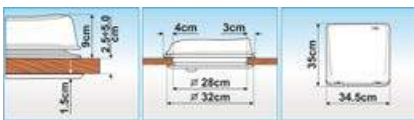

FIAMMA TURBO VENT 280MM X 280MM WITH FAN

- 001488 TURBO - WHITE
- 001491 TURBO - CRYSTAL
- 002732 HANDLE EXTENSION
- 001853 REPLACEMENT LID WHITE
- 043951 REPLACEMENT LID CRYSTAL

Ideal for airing small spaces such as bathrooms. The aerodynamic vent is supplied with fan, and with an air flow ventilation system and insect screen.

FEATURES:

- Includes anti-theft device and roller blinds
- Rainproof
- Internal installation system - not necessary to drill holes in vehicle
- High quality UV ray resistant materials
- Polar control thermostat - regulates incoming and outgoing air according to the vehicle's inside temperature
- Water tight

SPECIFICATIONS:

- Dimensions: 280mm x 280mm
- Feeding Tension: 12V
- Absorbed Power: 25W
- Fan Diameter: 180mm
- Maximum Air Flow: 9M3/min
- Maximum Electric Input: 1.9A