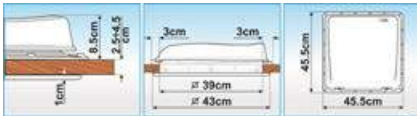

Aerodynamic, thanks to its elegant external profile top. During

High-speed testing noise and vibrations are greatly reduced. Thanks to the new outside cover and exclusive patented rubber seal, a watertight system guarantees rain streams down without the possibility of it coming in. Made from UV-Ray resistant materials. Can be installed on roofs with depths of 2.5cm to 5.0cm Max.

EUROPEAN ROOF VENT - 280X280
002920 WHITE
002921 CLEAR
002922 WHITE REPLACEMENT LID
001747 OPTIONAL FLYSCREEN
Vent opens 4 ways.