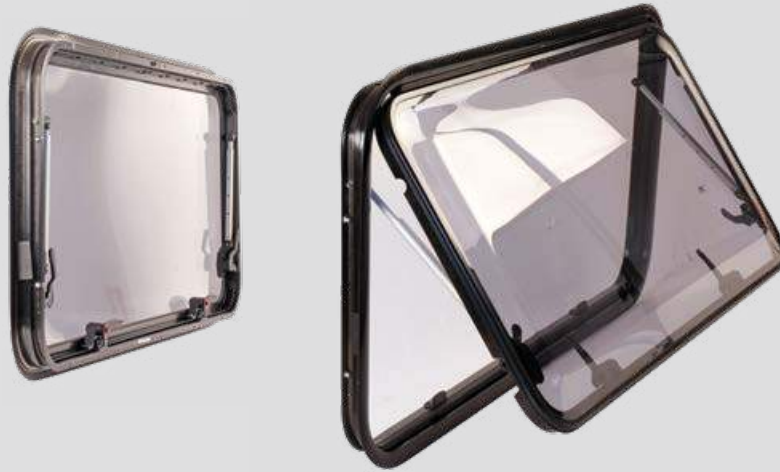

### ODYSSEY PREMIUM 4 RADIUS CORNER WINDOWS

The Camec Odyssey Premium window features an Odyssey acrylic panel in a double glazed form, with handle and locks with 3 positions - lock, open and ventilation. The separate blind and fly screen are housed in a stylish frame with easy to use window stays that allow for multiple opening widths. The 4 radius corner push out design can be easily used as a replacement for a Camec Odyssey Plus or Slimline window. Designed for 27mm and 29mm wall thickness.

#### SPECIFICATIONS:

- Double glazed, UV stabilised, tinted acrylic panel
- Frame Colour: black or white
- Wall Thickness: 29mm (using blind clips)

### ODYSSEY PLUS 4 RADIUS CORNER WINDOWS

The Camec Odyssey Plus is a wind out window with push-in fly screen, 4 radius corner design with a one piece, UV stabilised, acrylic window. Supplied with curved winder boxes that contour with the window design. Available in a wide range of sizes, in black or white main frames, with clamp ring installation that suits 27mm and 29mm wall thicknesses.

#### FEATURES:

- The Odyssey single glazed acrylic panel can be used in both caravans and motorhomes
- Internal clamp ring included for specified 27mm or 29mm wall thicknesses. Internal locking catches without opening fly screen
- 4 radius corner design
- Single winder can be placed at either end with gearing to ensure mechanism cannot be overwound